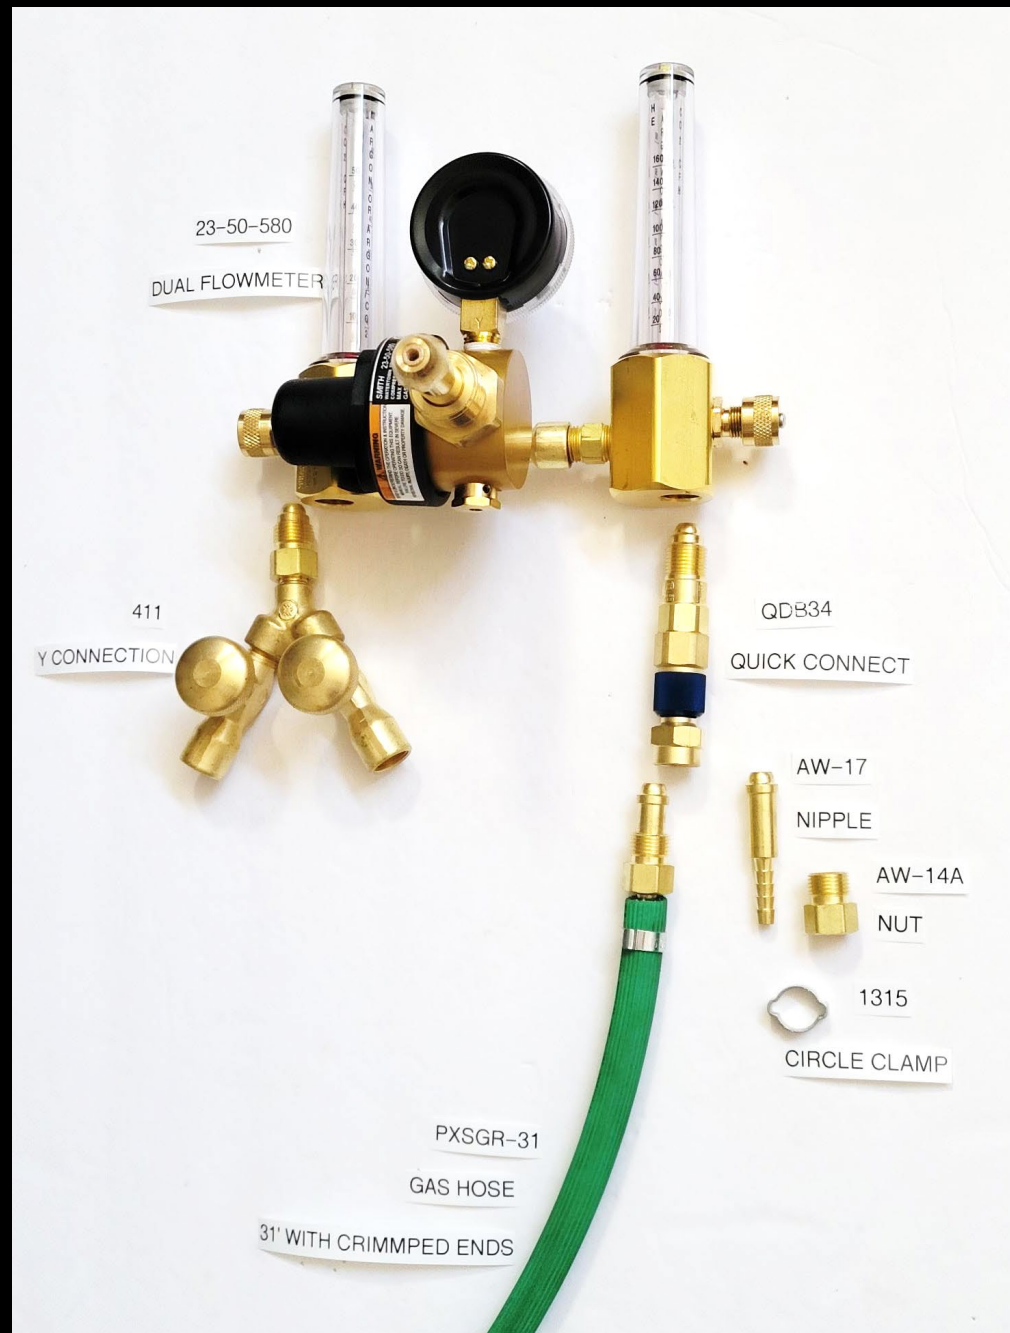

Torch Assembly Part Diagram

Gas Regulator Assembly Part Diagram

TIG Torch Gas/Power Assembly Part Diagram

TIG Torch Power/Ground Assembly Part Diagram