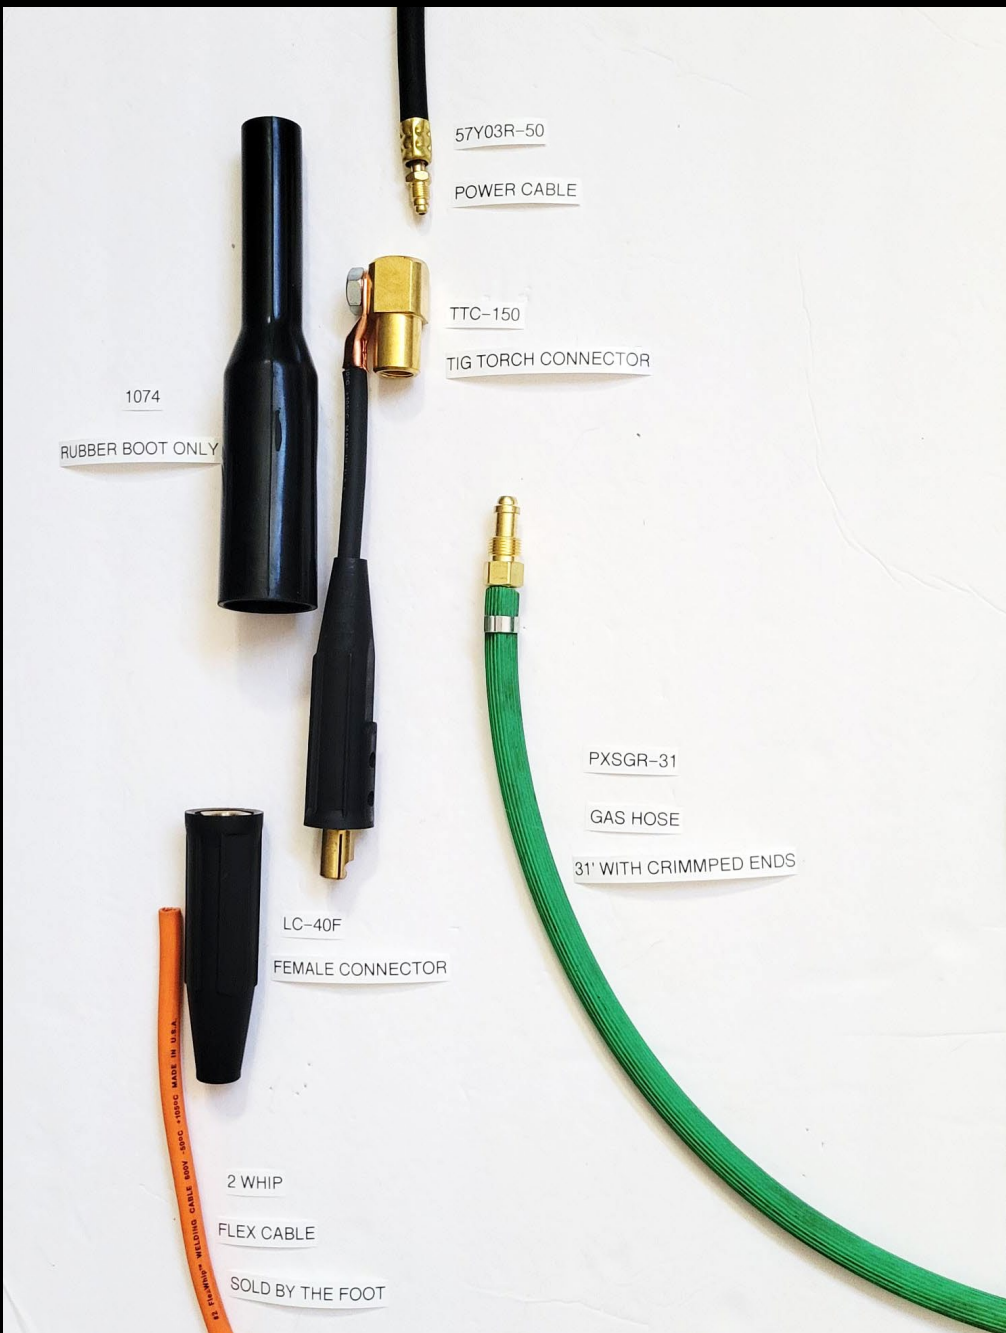

Torch Assembly Part Diagram

Gas Regulator Assembly Part Diagram

TIG Torch Gas/Power Assembly Part Diagram

TIG Torch Power/Ground Assembly Part Diagram