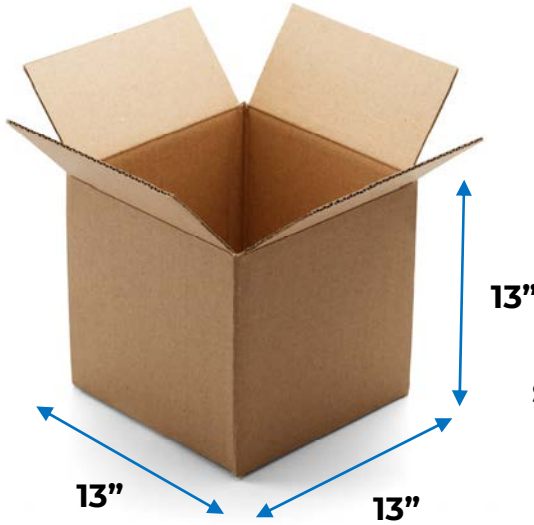

Per-LB Price Reduction for Orders of 500 LBS or More

MORE

Dry Ice Pod Recharging Pack/Shipper

**Styrofoam Inserts
for 4 Sides,
Bottom & Top**

PACKAGING:

- 13" x 13" x 13" Cardboard Box*
- 12" x 12" x 1" Styrofoam Inserts on 4 Sides and Bottom
- 11" x 11" x 1" Styrofoam Insert for Top of Ice Minimizes Air Space
- Top-Sealed with Dry Ice Warning Tape/Label
- Part# CDI PACKAGING

CAPACITY:

- Ice Payload Size: 11" x 11" x 11"
- Max Capacity: About **42 LBS (19 kg)** of Dry Ice Nuggets

PRICING:

- Nugget Ice: **\$1.39/LB**
- Assembled Box w/Inserts: **\$13 (empty)**

*Larger Box Sizes Available by Order (not in stock)

Rolling, Insulated Totes Available For Larger Orders & Delivery

- Hold up to 500 LBS
- Measure 27" D x 42 ¼" W x 40 ¼" T
- Lined for Ease of Use & Purity

Available In Standard & Custom Forms to Fit Your Application