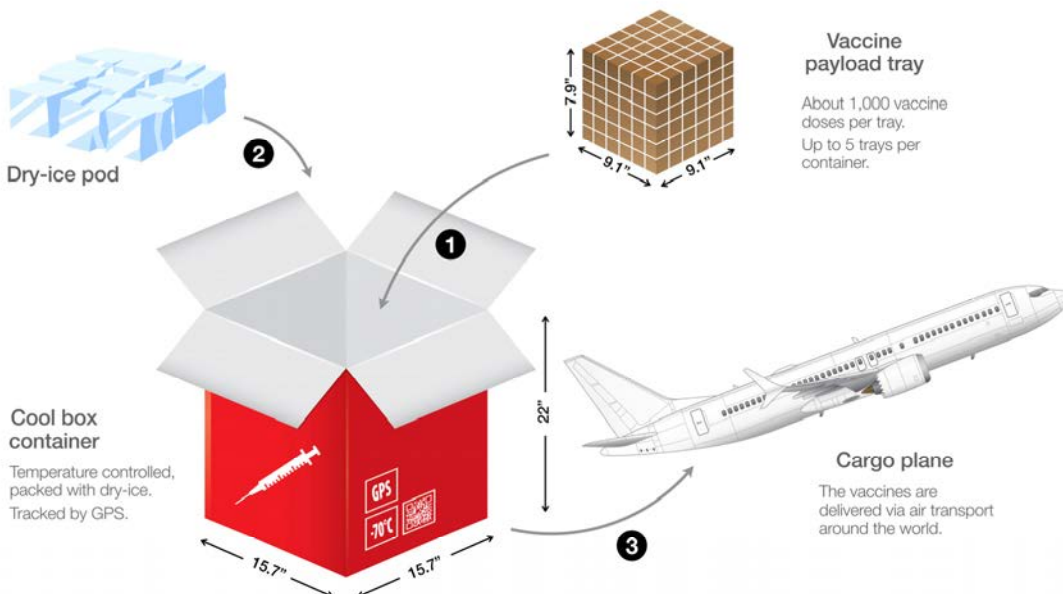

COLDZERO™ DRY ICE

FROM
CENTRAL
McGOWAN

EXTREME COLD TECHNOLOGY FOR THE TRANSPORT OF CRITICAL VACCINES.

- Local Supply
- Convenient Delivery & Pickup
- From a Trusted Gas Expert
- Newest Technology
- Highest Density Rice Available

MADE FRESH DAILY TO ORDER

ColdZERO Dry Ice offers extreme cold technology for the safe storage and transport of critical vaccines, tissue samples and more. Manufactured by Central McGowan—a leading supplier of industrial, welding, medical, and food & beverage gases since 1947, it is stocked and packed locally, on-site for maximum freshness and immediate availability.

HOW IT WORKS: Cool Box for Vaccine

Pfizer's temperature-controlled "Cool Box" can store 1,000 to 5,000 doses for 10 hours at -70°C / -94°F before requiring re-charging or re-icing.

Dry Ice Nuggets

- Sold by the Pound to Recharge or Re-Ice the Cool Boxes for up to 30 Days
- Blasting Rice and Blocks also Available
- Volume-Priced

CAPACITY:

- Ice Payload Size: 11" x 11" x 11"
- Max Capacity: About **42 LBS (19 kg)** of Dry Ice Nuggets

PRICING:

- Nugget Ice: **\$1.39/LB**
- Assembled Box w/Inserts: **\$13 (empty)**

*Larger Box Sizes Available by Order (not in stock)