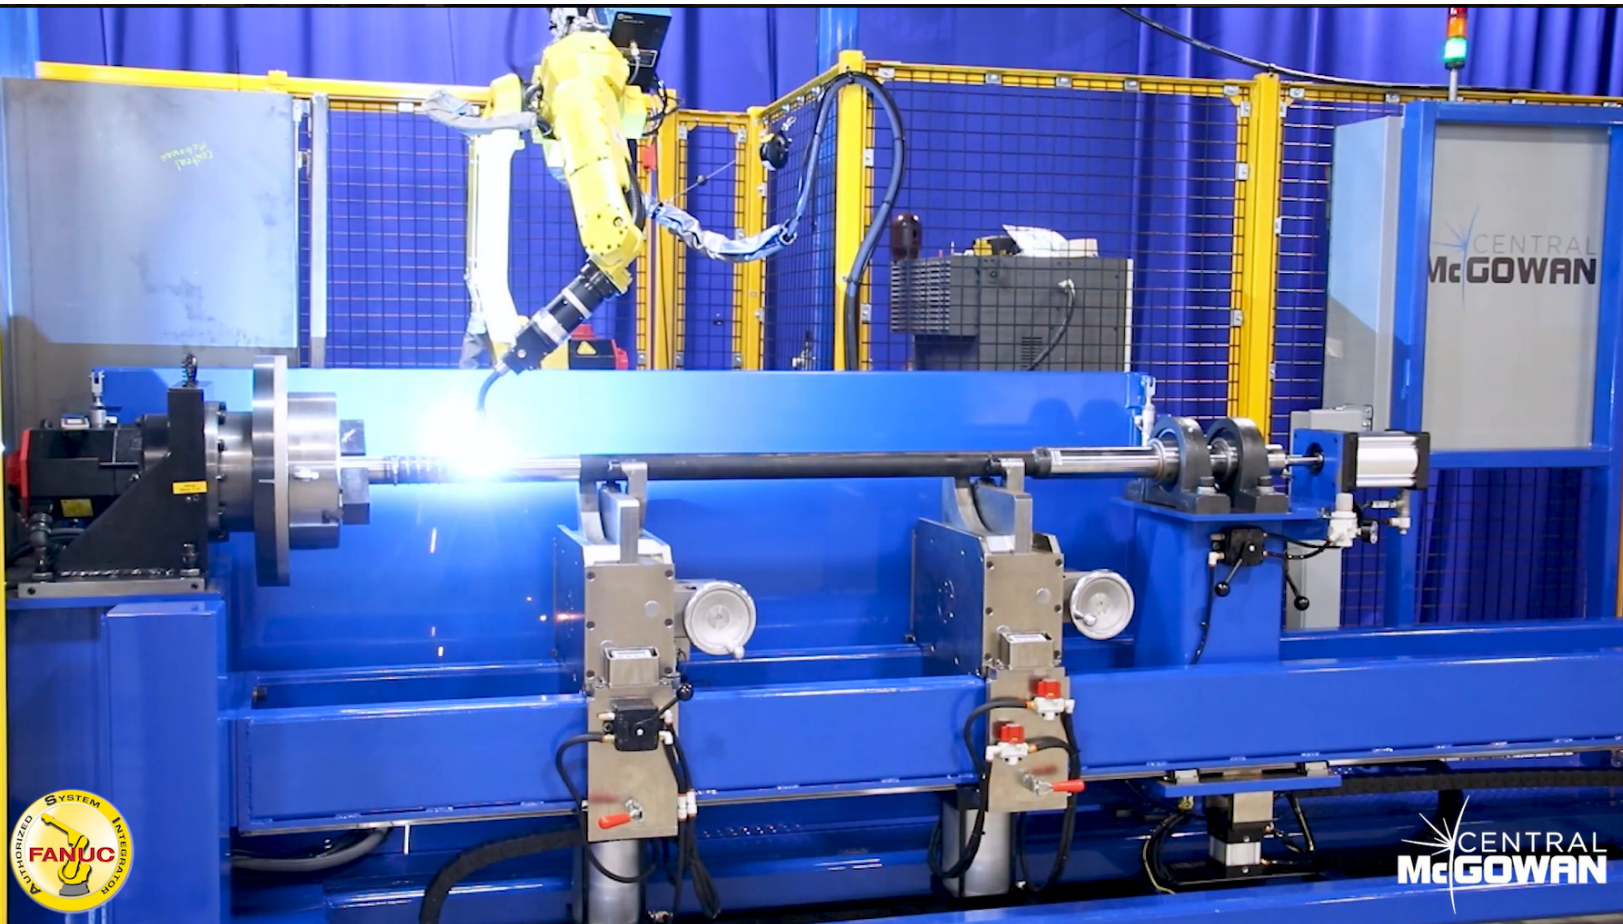

ROBOTIC Weld Cell - Head Stock/Tail Stock

FUNCTION: Weld a round part in best position.

RESULTS:

- ✔ More consistent, efficient welds by monitoring speed for best weld in the shortest time.
- ✔ Ability to place part in optimal position for weld gun.
- ✔ Allows longer parts to be held securely without deflecting.