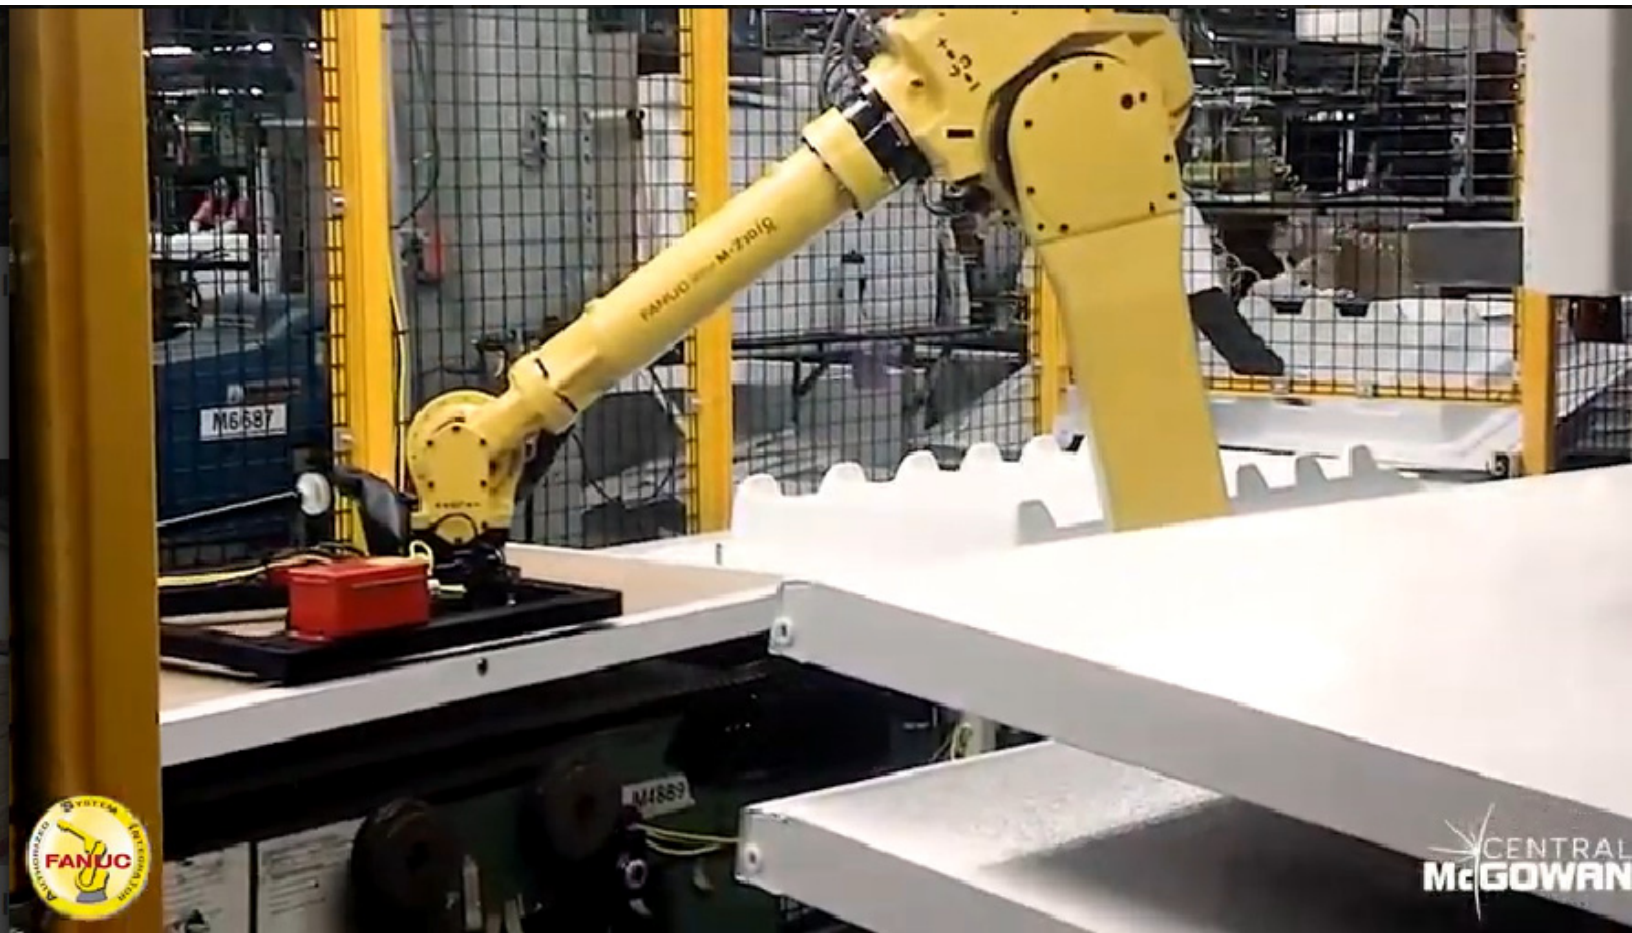

## **ROBOTIC** Appliance Door Handling

FUNCTION: To automate door handling process.

### RESULTS:

- ✔ Improved daily output by speeding up throughput
- ✔ Reduced labor by eliminating 2 operators

contact us

AUTOMATION SALES  
[AUTOMATION@CENTRALMCGOWAN.COM](mailto:AUTOMATION@CENTRALMCGOWAN.COM)