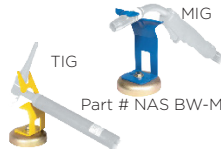

MIG

TIG

Part # NAS BW-MMTS

Part # NAS BW-MTTS